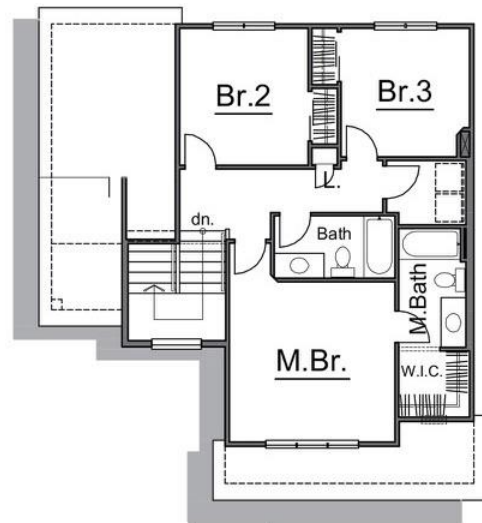

Renderings are artist's conception only. Some optional features may be shown.

tb TAMMY BRICE

Main: 627 sq ft

Upper: 735 sq ft