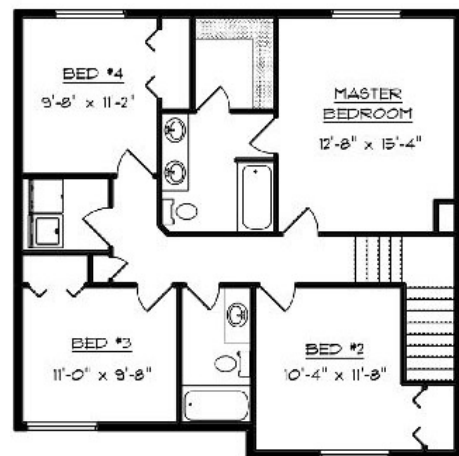

Renderings are artist's conception only.  
 Some optional features may be shown.

**MULBERRY**

Main: 939 sq ft

**TOTAL**  
 1889 sq ft

**4 Bdrms**  
**2.5 Bath**

Upper: 950 sq ft