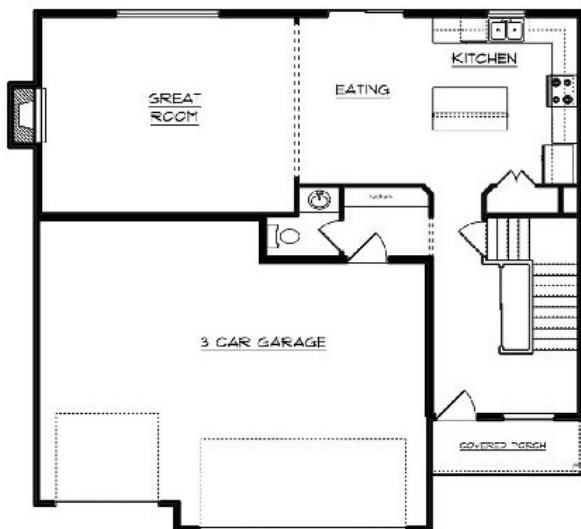

Renderings are artist's conception only.  
 Some optional features may be shown.

**MULBERRY**

Main: 939 sq ft

**TOTAL**  
 1889 sq ft

**4 Bdrms**  
**2.5 Bath**

Upper: 950 sq ft